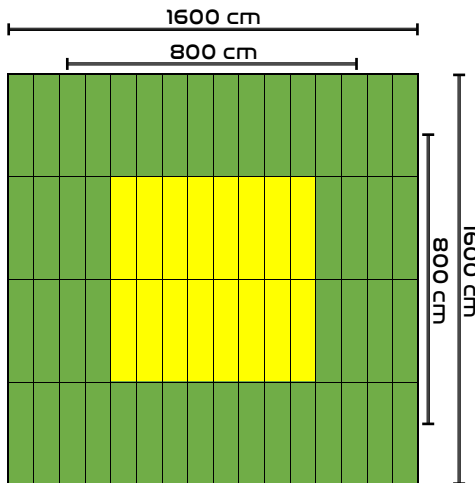

Designed for all sport at all levels, the *Mooto RollOut Mats EasyConnect®* meets the technical and safety requirements of a wide range of martial arts disciplines, and more !

You can create flat and secure space within minutes, this roll-up mat is easy to install and fast to remove, and suitable for both experienced users.

Dimensions per square:
 400x100cm

48 Green Roll
 16 Yellow Roll

Total 64 Roll's
 256 sq/meters

We can print you own
 logo on our mats !

400 x 100 cm

Thickness
 3 / 4 / 5cm

Vinyl: 1020g/sqm
 XPE

Density: 40kg/m³

Cross-linked
 Polyethylene
 foam (XPE)

Blue - Yellow
 Green - Red
 Black - Grey

Tatami rice
 straw textured
 vinyl or Smooth
 vinyl

5 years
 guarantee
 on tear
 resistance

400 x 100cm
 3cm = 9.4kg
 Diam. 44cm

400 x 100cm
 4cm = 10.6kg
 Diam. 52cm

400 x 100cm
 5cm = 12.6kg
 Diam. 58,5cm